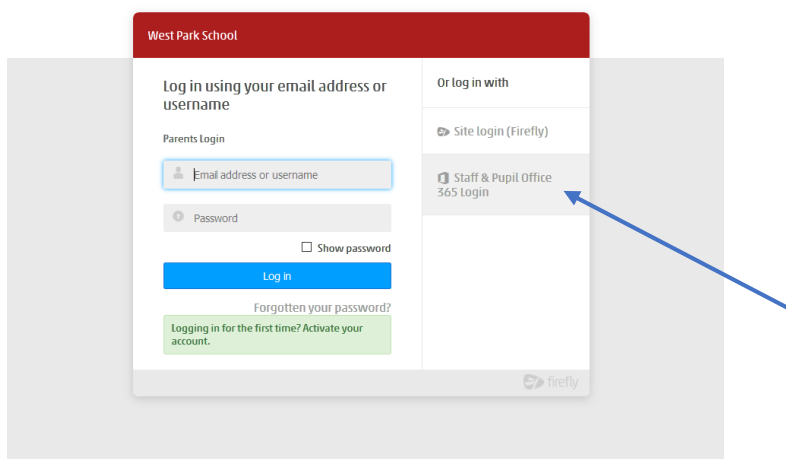

How to Login to Firefly

- Open up a Web Browser (Internet Explorer or Google Chrome)
- Go to the School Website – www.westpark.derby.sch.uk
- Navigate to Links – Pupil Links – Firefly

- Click Firefly
- Click Staff & Pupil Office 365 Login